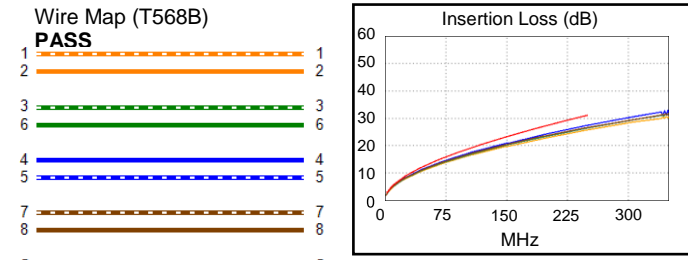

Cable ID: 1110/21-UTP-57-CAT6-PVC-01

Test Limit: TIA Cat 6 Perm. Link
Limits Version: V7.5
Date / Time: 10/18/2021 11:17:09 AM
Operator: MARZBAN
Headroom 9.2 dB (NEXT 3,6-4,5)
Cable Type: Cat 6 U/UTP
NVP: 69.0%

Length (ft), Limit 295	[Pair 4,5]	297
Prop. Delay (ns), Limit 498	[Pair 7,8]	448
Delay Skew (ns), Limit 44	[Pair 7,8]	11
Resistance (ohms)	[Pair 7,8]	13.73
Insertion Loss Margin (dB)	[Pair 4,5]	3.7
Frequency (MHz)	[Pair 4,5]	248.0
Limit (dB)	[Pair 4,5]	31.0