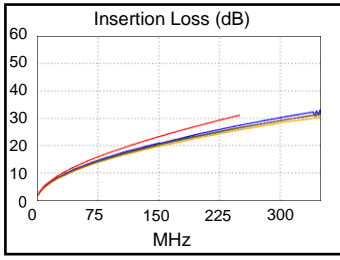

Cable ID: 1110/21-UTP-57-CAT6-PVC-01

Test Limit: TIA Cat 6 Perm. Link
Limits Version: V7.5
Date / Time: 10/18/2021 11:17:09 AM
Operator: MARZBAN
Headroom 9.2 dB (NEXT 3,6-4,5)
Cable Type: Cat 6 U/UTP
NVP: 69.0%

Length (ft), Limit 295	[Pair 4,5]	297
Prop. Delay (ns), Limit 498	[Pair 7,8]	448
Delay Skew (ns), Limit 44	[Pair 7,8]	11
Resistance (ohms)	[Pair 7,8]	13.73
Insertion Loss Margin (dB)	[Pair 4,5]	3.7
Frequency (MHz)	[Pair 4,5]	248.0
Limit (dB)	[Pair 4,5]	31.0