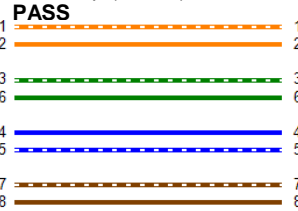

Worst Case Margin Worst Case Value