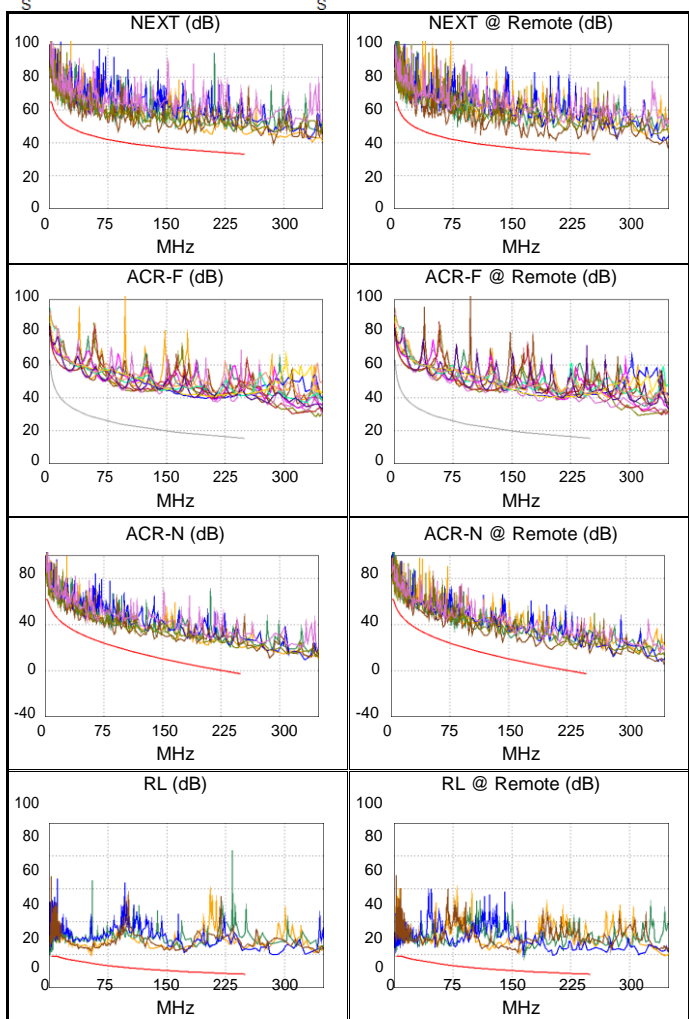

Test Summary: PASS

Model: DSX-5000
 Main S/N: 2934034
 Remote S/N: 2934032
 Main Adapter: DSX-CHA004
 Remote Adapter: DSX-CHA004

Length (m), Limit 100.0	[Pair 36]	97.0
Prop. Delay (ns), Limit 555	[Pair 78]	503
Delay Skew (ns), Limit 50	[Pair 78]	41
Resistance (ohms)	[Pair 78]	15.50
Insertion Loss Margin (dB)	[Pair 78]	7.7
Frequency (MHz)	[Pair 78]	250.0
Limit (dB)	[Pair 78]	35.9

Wire Map (T568B)

Insertion Loss (dB)

Worst Case Margin Worst Case Value

	MAIN	SR	MAIN	SR
PASS				
Worst Pair	36-45	36-45	12-36	36-45
NEXT (dB)	6.1	6.9	10.6	6.9
Freq. (MHz)	89.3	206.5	209.5	206.5
Limit (dB)	40.8	34.5	34.4	34.5
Worst Pair	36	45	12	45
PS NEXT (dB)	8.3	8.6	11.7	9.1
Freq. (MHz)	88.3	27.6	236.0	206.5
Limit (dB)	38.0	46.6	30.6	31.6
PASS				
Worst Pair	36-45	36-45	36-78	36-78
ACR-F (dB)	18.9	18.7	20.5	21.8
Freq. (MHz)	6.8	7.5	214.0	235.5
Limit (dB)	46.7	45.8	16.6	15.8
Worst Pair	36	36	78	12
PS ACR-F (dB)	16.9	16.3	20.7	21.4
Freq. (MHz)	1.0	1.0	214.0	217.0
Limit (dB)	60.3	60.3	13.6	13.5
N/A				
Worst Pair	36-45	36-45	36-78	36-45
ACR-N (dB)	10.4	9.4	22.2	18.1
Freq. (MHz)	89.3	27.5	247.0	235.5
Limit (dB)	20.8	38.7	-2.5	-1.1
Worst Pair	36	36	12	45
PS ACR-N (dB)	10.9	10.4	19.5	20.0
Freq. (MHz)	4.0	4.1	236.0	234.5
Limit (dB)	56.5	56.2	-4.1	-4.0
PASS				
Worst Pair	12	36	12	45
RL (dB)	5.1	6.3	5.1	10.3
Freq. (MHz)	53.5	4.8	53.5	204.5
Limit (dB)	14.7	19.0	14.7	8.9

Compliant Network Standards:
 10BASE-T 100BASE-TX 100BASE-T4
 1000BASE-T ATM-25 ATM-51
 ATM-155 100VG-AnyLan TR-4
 TR-16 Active TR-16 Passive

Cable ID: LEGRAND C6 SFTP PERM

Test Summary: PASS

Date / Time: 10/27/2020 10:51:16 AM
Headroom 4.4 dB (NEXT 36-45)
Test Limit: TIA Cat 6 Perm. Link
 Cable Type: Cat 6 F/UTP
 NVP: 70.0%

Length (m), Limit 90.0	[Pair 36]	95.1
Prop. Delay (ns), Limit 498	[Pair 78]	495
Delay Skew (ns), Limit 44	[Pair 78]	42
Resistance (ohms)	[Pair 78]	15.37
Insertion Loss Margin (dB)	[Pair 78]	3.0
Frequency (MHz)	[Pair 78]	250.0
Limit (dB)	[Pair 78]	31.1