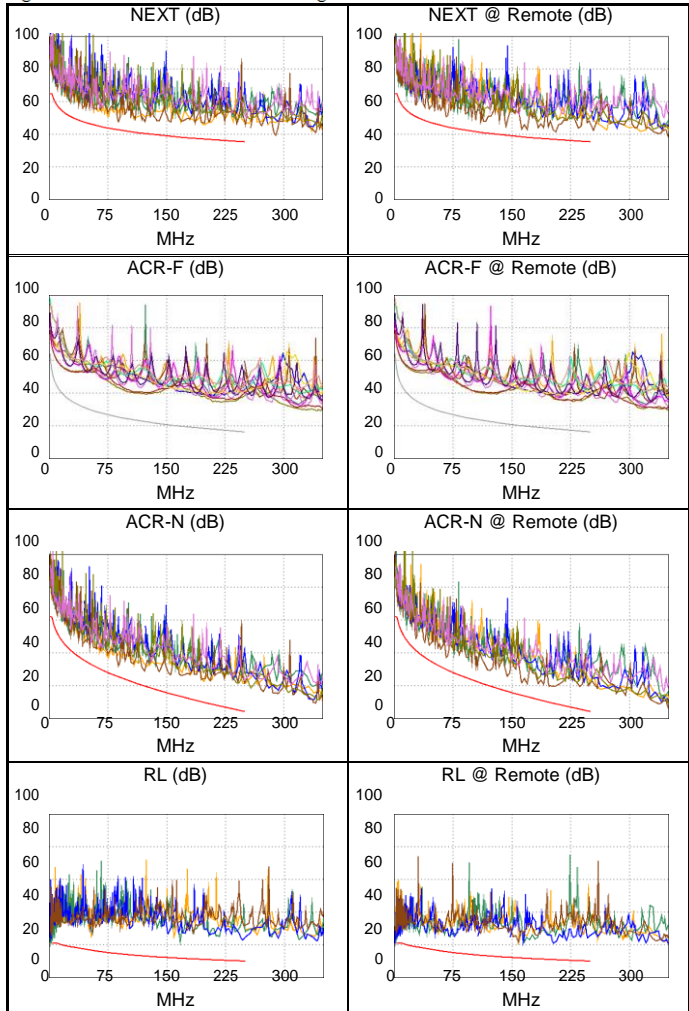

Length (m), Limit 90.0	[Pair 36]	95.1
Prop. Delay (ns), Limit 498	[Pair 78]	495
Delay Skew (ns), Limit 44	[Pair 78]	42
Resistance (ohms)	[Pair 78]	15.37
Insertion Loss Margin (dB)	[Pair 78]	3.0
Frequency (MHz)	[Pair 78]	250.0
Limit (dB)	[Pair 78]	31.1

Wire Map (T568B)

Insertion Loss (dB)

Worst Case Margin Worst Case Value

	MAIN	SR	MAIN	SR
PASS				
Worst Pair	36-45	36-45	12-36	36-45
NEXT (dB)	4.4	4.6	7.7	4.6
Freq. (MHz)	89.3	206.5	197.5	206.5
Limit (dB)	42.6	36.7	37.0	36.7
Worst Pair	36	36	36	36
PS NEXT (dB)	6.2	6.5	8.1	6.5
Freq. (MHz)	89.0	207.0	198.5	207.0
Limit (dB)	40.1	34.1	34.4	34.1
PASS				
Worst Pair	36-45	36-45	36-45	36-45
ACR-F (dB)	15.5	15.4	17.1	18.1
Freq. (MHz)	7.3	10.8	219.0	237.5
Limit (dB)	47.0	43.6	17.4	16.7
Worst Pair	36	36	45	45
PS ACR-F (dB)	15.7	15.5	18.3	18.9
Freq. (MHz)	1.0	1.0	211.0	213.5
Limit (dB)	61.2	61.2	14.7	14.6
N/A				
Worst Pair	36-45	36-45	36-45	36-45
ACR-N (dB)	6.2	7.0	15.1	8.2
Freq. (MHz)	89.3	27.5	240.0	206.5
Limit (dB)	25.2	41.5	5.3	8.8
Worst Pair	45	45	12	45
PS ACR-N (dB)	8.4	7.6	15.7	10.4
Freq. (MHz)	89.3	27.5	247.5	206.5
Limit (dB)	22.7	39.1	1.9	6.2
PASS				
Worst Pair	36	36	36	36
RL (dB)	4.0	5.1	10.0	8.8
Freq. (MHz)	4.6	4.6	167.0	166.5
Limit (dB)	21.0	21.0	11.8	11.8