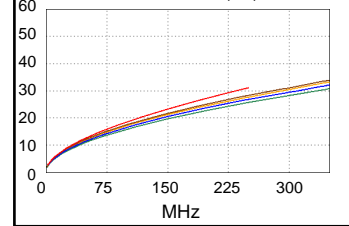

Cable ID: LEGRAND C6 SFTP PERM

Test Summary: PASS

Date / Time: 10/27/2020 10:51:16 AM
Headroom 4.4 dB (NEXT 36-45)
Test Limit: TIA Cat 6 Perm. Link
Cable Type: Cat 6 F/UTP
NVP: 70.0%

Operator: KHALASI
Software Version: V6.2 Build 1
Limits Version: V7.2
Calibration Date:
Main (Module): 01/25/2020
Remote (Module): 01/25/2020

Model: DSX-5000
Main S/N: 2934034
Remote S/N: 2934032
Main Adapter: DSX-PLA004
Remote Adapter: DSX-PLA004

Length (m), Limit 90.0	[Pair 36]	95.1
Prop. Delay (ns), Limit 498	[Pair 78]	495
Delay Skew (ns), Limit 44	[Pair 78]	42
Resistance (ohms)	[Pair 78]	15.37
Insertion Loss Margin (dB)	[Pair 78]	3.0
Frequency (MHz)	[Pair 78]	250.0
Limit (dB)	[Pair 78]	31.1

	MAIN	SR	MAIN	SR
PASS				
Worst Pair	36-45	36-45	12-36	36-45
NEXT (dB)	4.4	4.6	7.7	4.6
Freq. (MHz)	89.3	206.5	197.5	206.5
Limit (dB)	42.6	36.7	37.0	36.7
Worst Pair	36	36	36	36
PS NEXT (dB)	6.2	6.5	8.1	6.5
Freq. (MHz)	89.0	207.0	198.5	207.0
Limit (dB)	40.1	34.1	34.4	34.1
PASS				
Worst Pair	36-45	36-45	36-45	36-45
ACR-F (dB)	15.5	15.4	17.1	18.1
Freq. (MHz)	7.3	10.8	219.0	237.5
Limit (dB)	47.0	43.6	17.4	16.7
Worst Pair	36	36	45	45
PS ACR-F (dB)	15.7	15.5	18.3	18.9
Freq. (MHz)	1.0	1.0	211.0	213.5
Limit (dB)	61.2	61.2	14.7	14.6
N/A				
Worst Pair	36-45	36-45	36-45	36-45
ACR-N (dB)	6.2	7.0	15.1	8.2
Freq. (MHz)	89.3	27.5	240.0	206.5
Limit (dB)	25.2	41.5	5.3	8.8
Worst Pair	45	45	12	45
PS ACR-N (dB)	8.4	7.6	15.7	10.4
Freq. (MHz)	89.3	27.5	247.5	206.5
Limit (dB)	22.7	39.1	1.9	6.2
PASS				
Worst Pair	36	36	36	36
RL (dB)	4.0	5.1	10.0	8.8
Freq. (MHz)	4.6	4.6	167.0	166.5
Limit (dB)	21.0	21.0	11.8	11.8

Compliant Network Standards:
10BASE-T   100BASE-TX   100BASE-T4
1000BASE-T   ATM-25   ATM-51
ATM-155   100VG-AnyLan   TR-4
TR-16 Active   TR-16 Passive