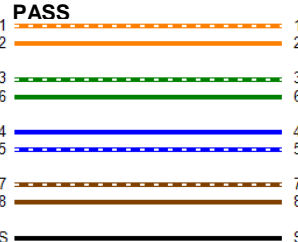

Worst Case Margin Worst Case Value