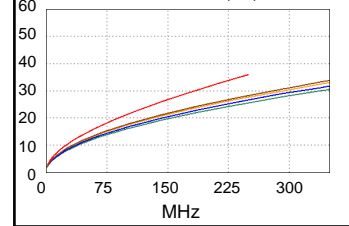

Test Summary: PASS

Model: DSX-5000
 Main S/N: 2934034
 Remote S/N: 2934032
 Main Adapter: DSX-CHA004
 Remote Adapter: DSX-CHA004

Length (m), Limit 100.0	[Pair 36]	97.0
Prop. Delay (ns), Limit 555	[Pair 78]	503
Delay Skew (ns), Limit 50	[Pair 78]	41
Resistance (ohms)	[Pair 78]	15.50
Insertion Loss Margin (dB)	[Pair 78]	7.7
Frequency (MHz)	[Pair 78]	250.0
Limit (dB)	[Pair 78]	35.9

Wire Map (T568B)

Insertion Loss (dB)

Worst Case Margin Worst Case Value

	MAIN	SR	MAIN	SR
PASS				
Worst Pair	36-45	36-45	12-36	36-45
NEXT (dB)	6.1	6.9	10.6	6.9
Freq. (MHz)	89.3	206.5	209.5	206.5
Limit (dB)	40.8	34.5	34.4	34.5
Worst Pair	36	45	12	45
PS NEXT (dB)	8.3	8.6	11.7	9.1
Freq. (MHz)	88.3	27.6	236.0	206.5
Limit (dB)	38.0	46.6	30.6	31.6
PASS				
Worst Pair	36-45	36-45	36-78	36-78
ACR-F (dB)	18.9	18.7	20.5	21.8
Freq. (MHz)	6.8	7.5	214.0	235.5
Limit (dB)	46.7	45.8	16.6	15.8
Worst Pair	36	36	78	12
PS ACR-F (dB)	16.9	16.3	20.7	21.4
Freq. (MHz)	1.0	1.0	214.0	217.0
Limit (dB)	60.3	60.3	13.6	13.5
N/A				
Worst Pair	36-45	36-45	36-78	36-45
ACR-N (dB)	10.4	9.4	22.2	18.1
Freq. (MHz)	89.3	27.5	247.0	235.5
Limit (dB)	20.8	38.7	-2.5	-1.1
Worst Pair	36	36	12	45
PS ACR-N (dB)	10.9	10.4	19.5	20.0
Freq. (MHz)	4.0	4.1	236.0	234.5
Limit (dB)	56.5	56.2	-4.1	-4.0
PASS				
Worst Pair	12	36	12	45
RL (dB)	5.1	6.3	5.1	10.3
Freq. (MHz)	53.5	4.8	53.5	204.5
Limit (dB)	14.7	19.0	14.7	8.9